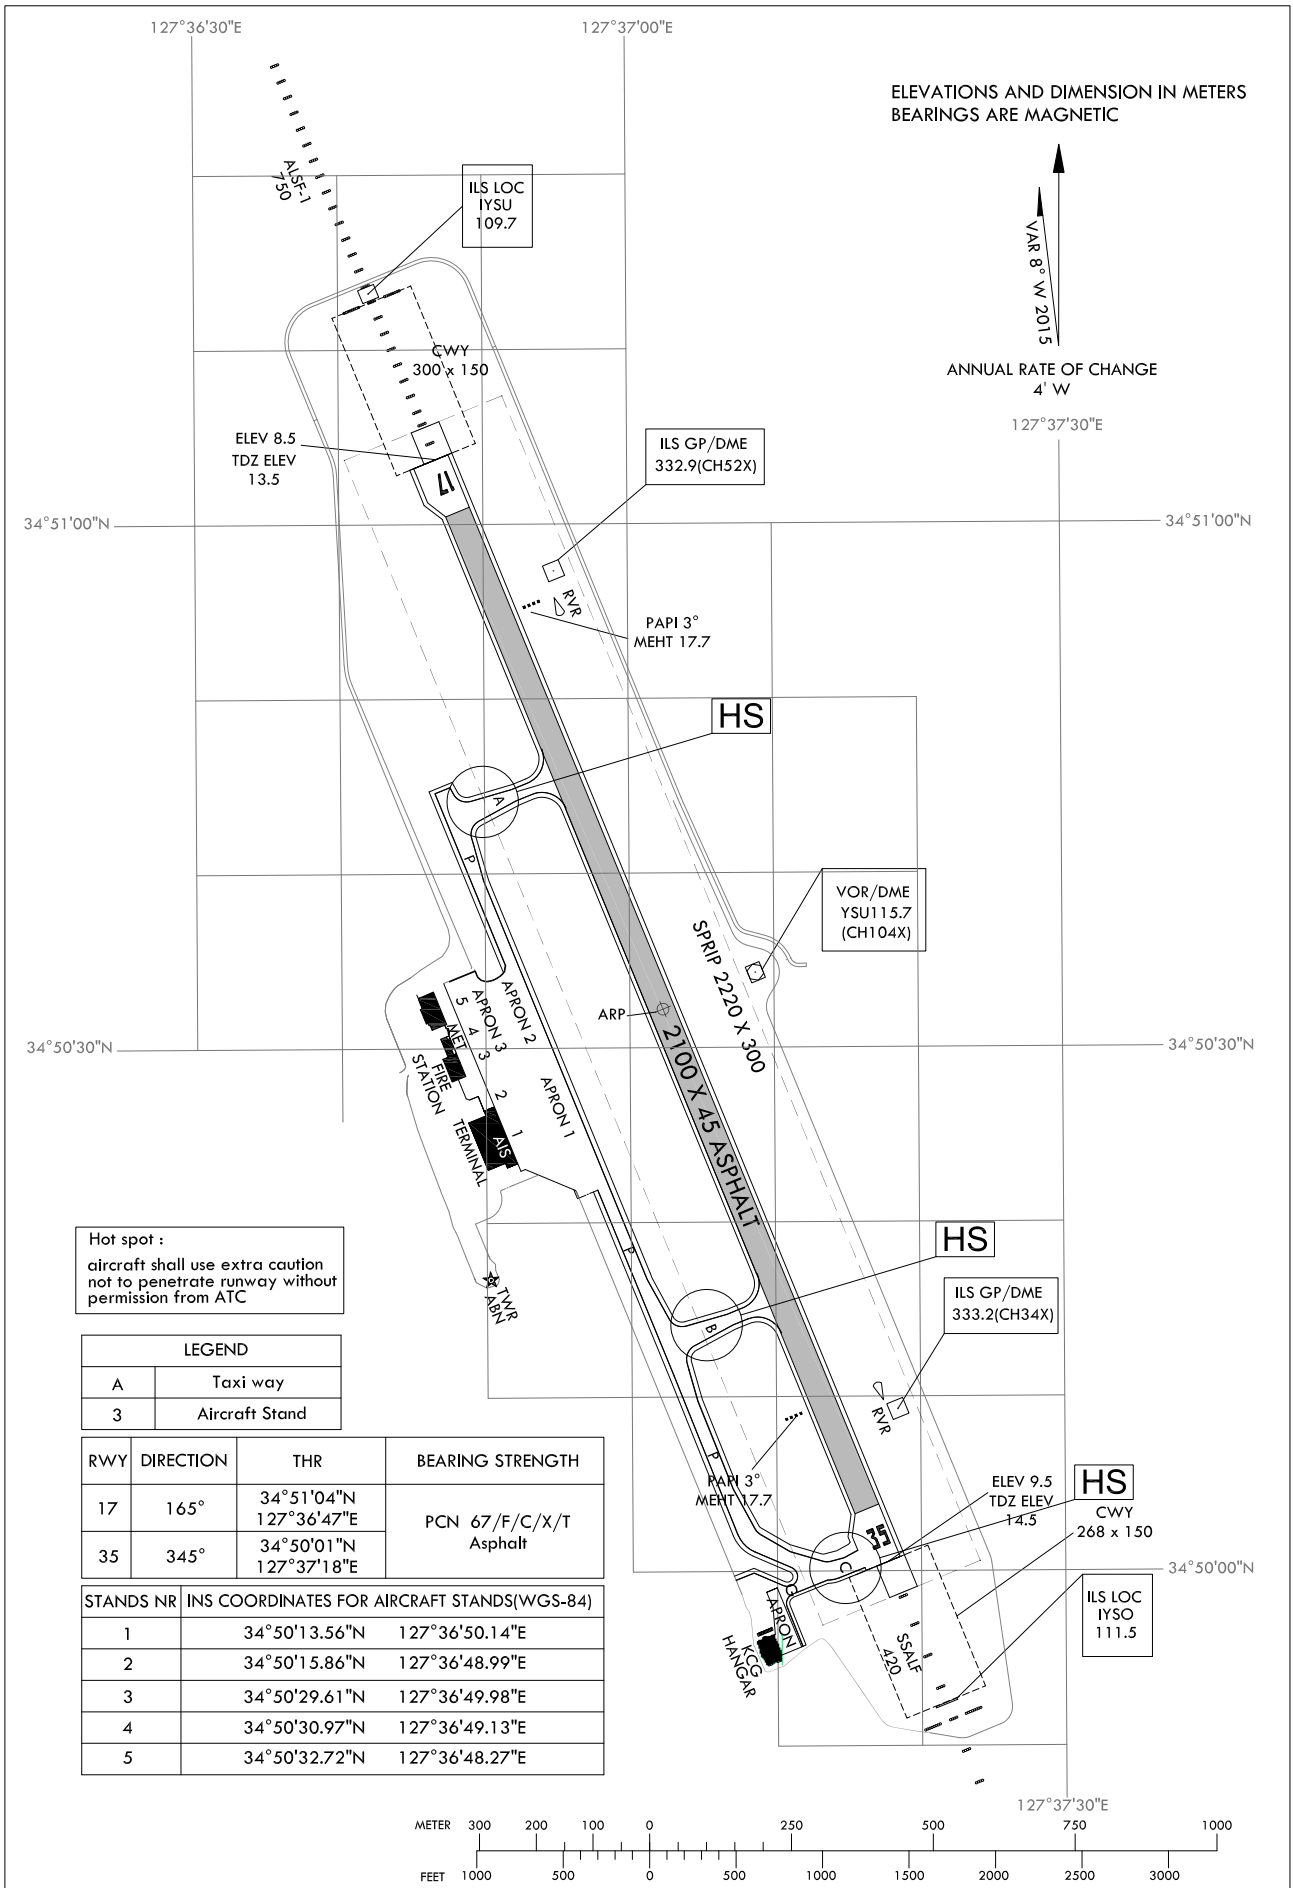

**AERODROME
CHART - ICAO**

34°50'32" N
127°37'02" E

ELEV 16 m

TWR 122.5
GND 118.525

YEOSU / Yeosu

Change : Amended coordinate format.

LIGHTING AND
MARKING CHART

YEOSU / Yeosu

MARKING AIDS RWY 17/35 AND EXIT TWY

LIGHTING AIDS RWY 17/35 AND EXIT TWY