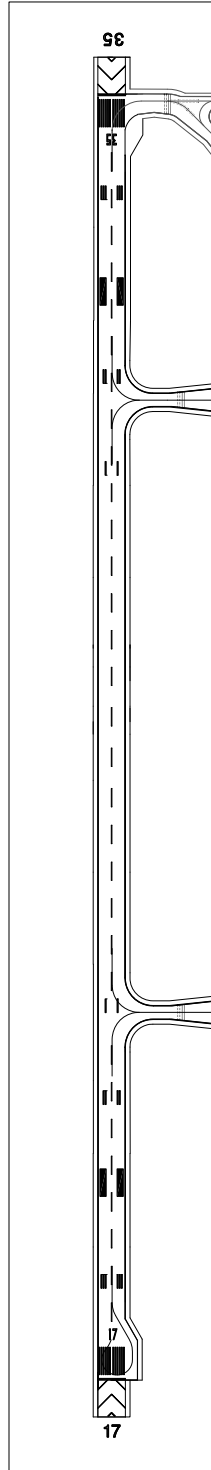

**AERODROME
CHART - ICAO**

34°50'32" N
127°37'02" E

ELEV 16 m

TWR 122.5
GND 118.525

YEOSU / Yeosu

Change : Amended coordinate format.

LIGHTING AND
MARKING CHART

YEOSU / Yeosu

MARKING AIDS RWY 17/35 AND EXIT TWY

LIGHTING AIDS RWY 17/35 AND EXIT TWY